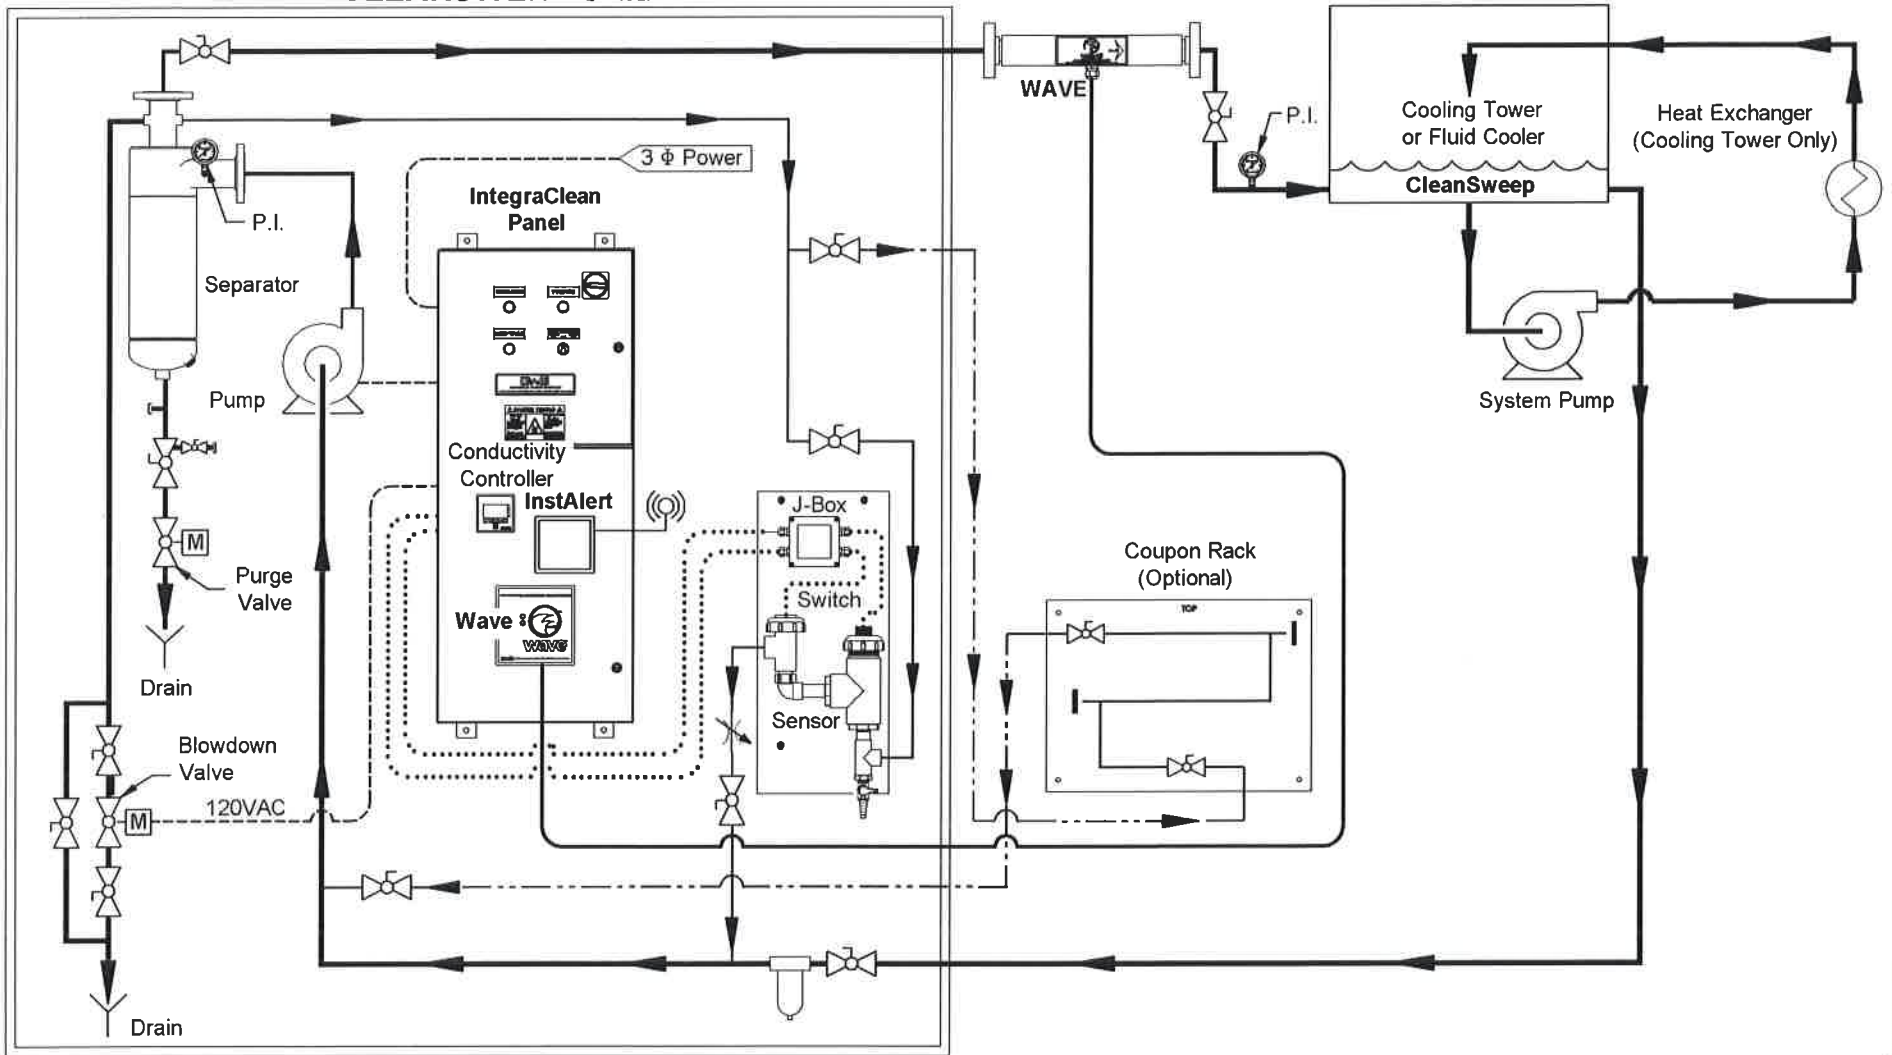

CLEANSWEEP SKID

Typical Installation P&ID
IntegraClean
 SIDESTREAM PACKAGED
 GWS-1134

GRISWOLD WATER SYSTEMS
 1525 EAST SIXTH STREET, CORONA, CA 92879

RevF 07/12/16