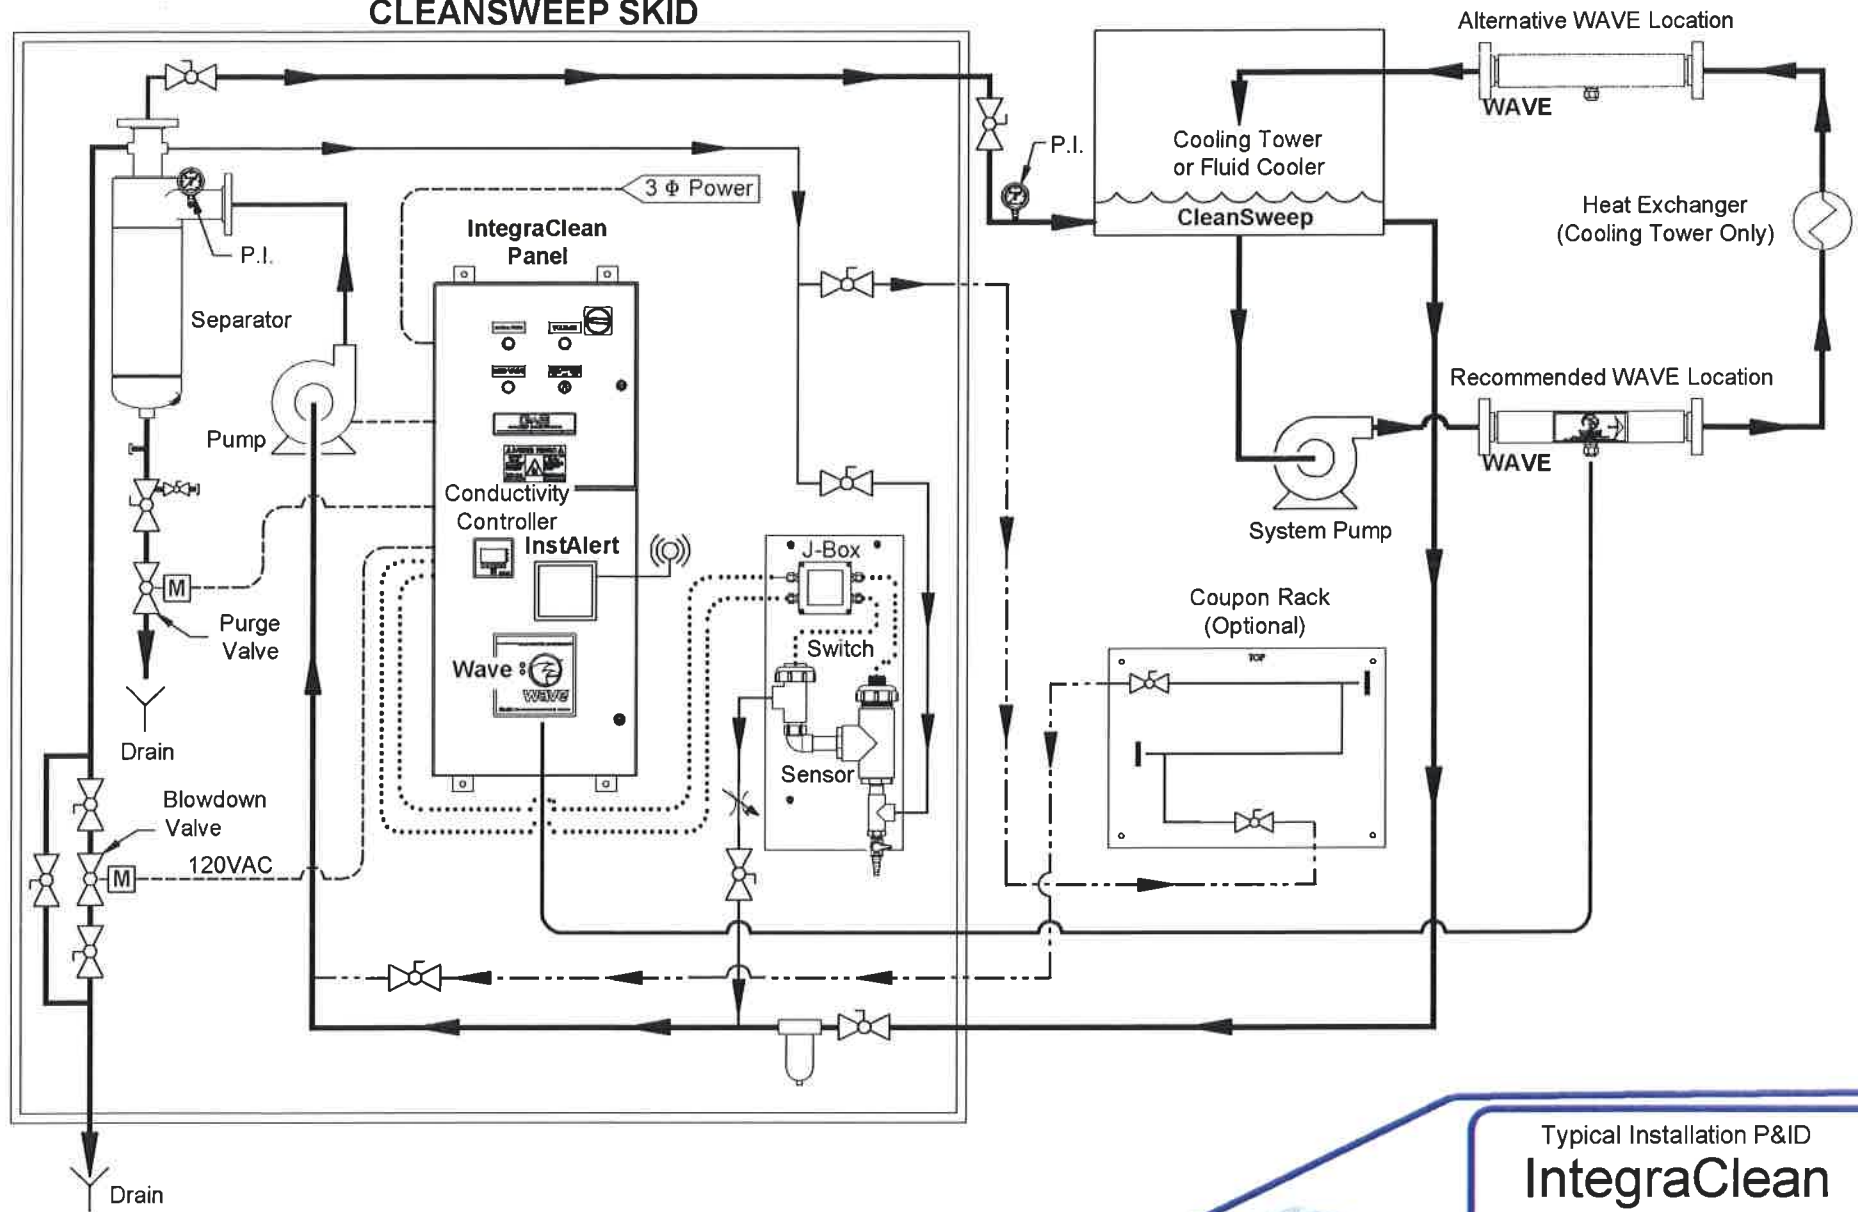

CLEANSWEEP SKID

Typical Installation P&ID
IntegraClean
FULL FLOW PACKAGED
GWS-1131