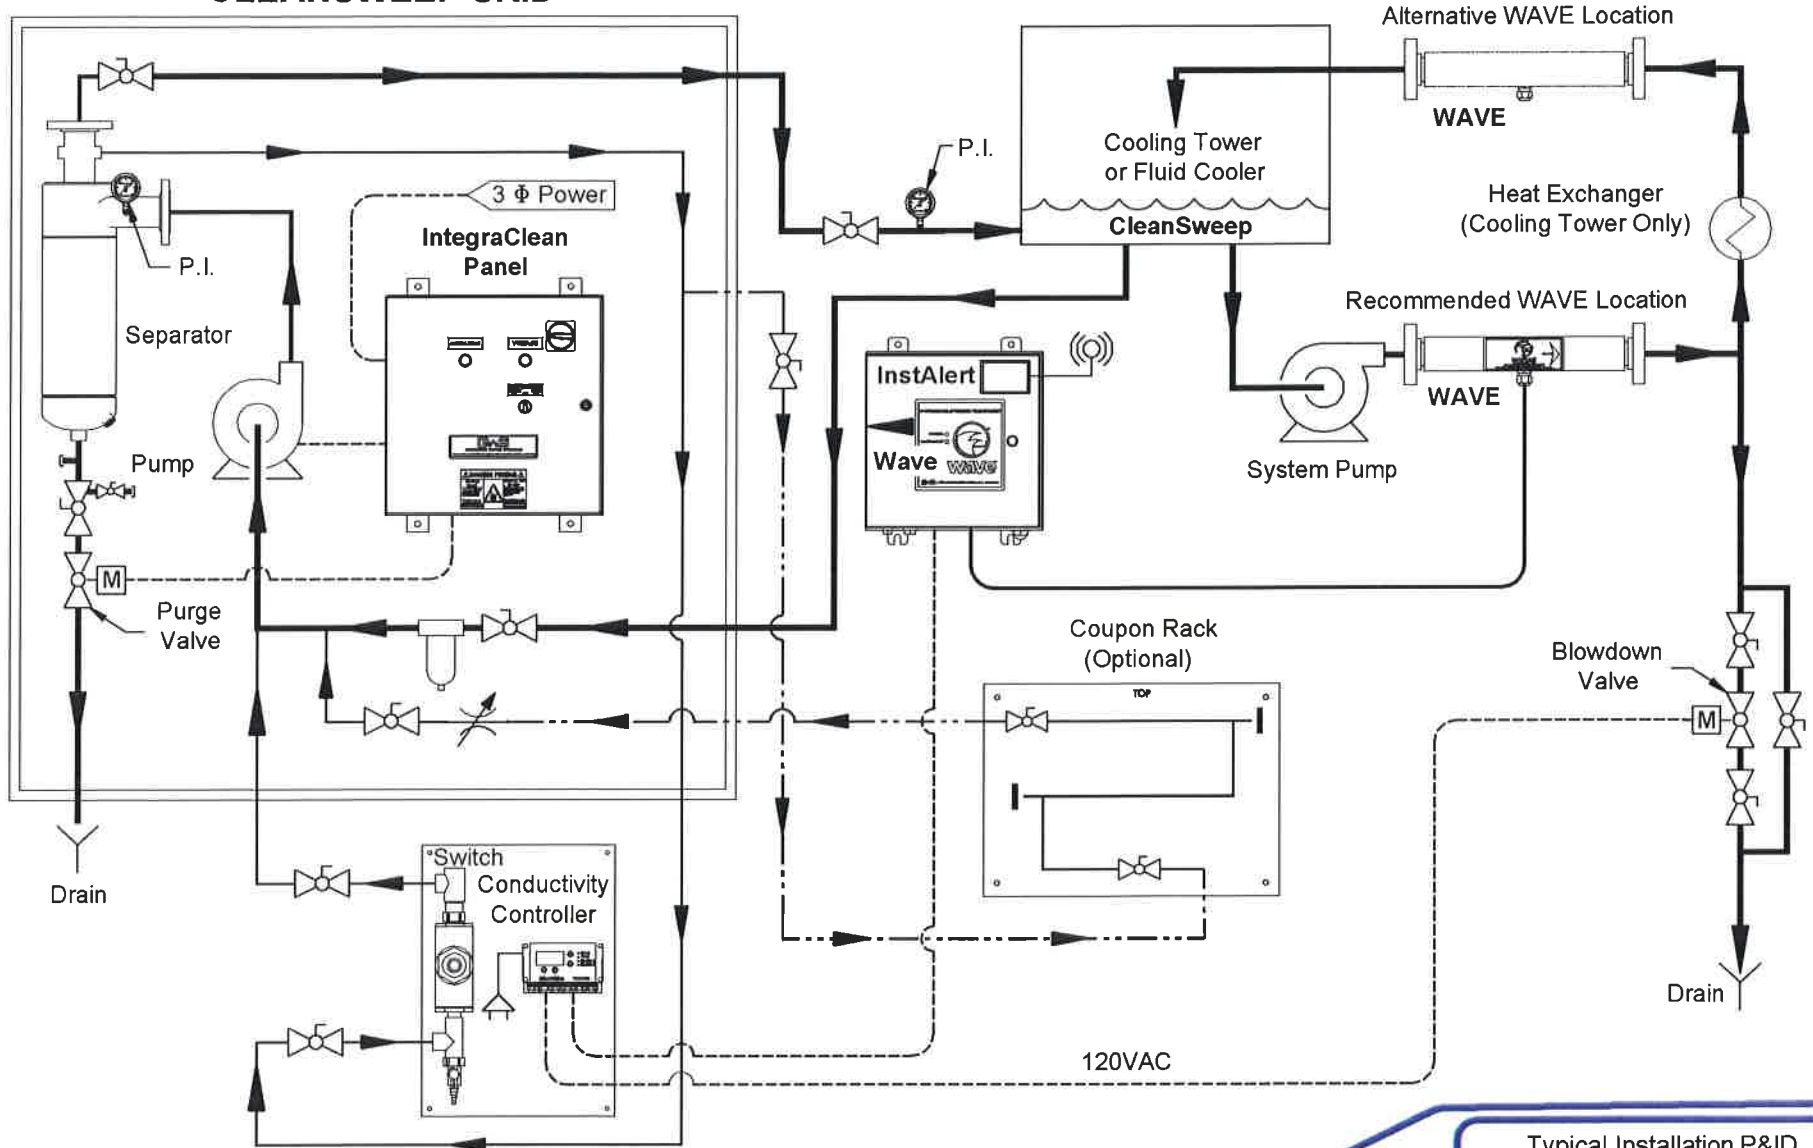

## CLEANSWEEP SKID

Typical Installation P&ID  
**IntegraClean**  
 FULL FLOW  
 GWS-1130

**GRISWOLD WATER SYSTEMS**  
 1525 EAST SIXTH STREET, CORONA, CA 92879

RevF 07/12/16