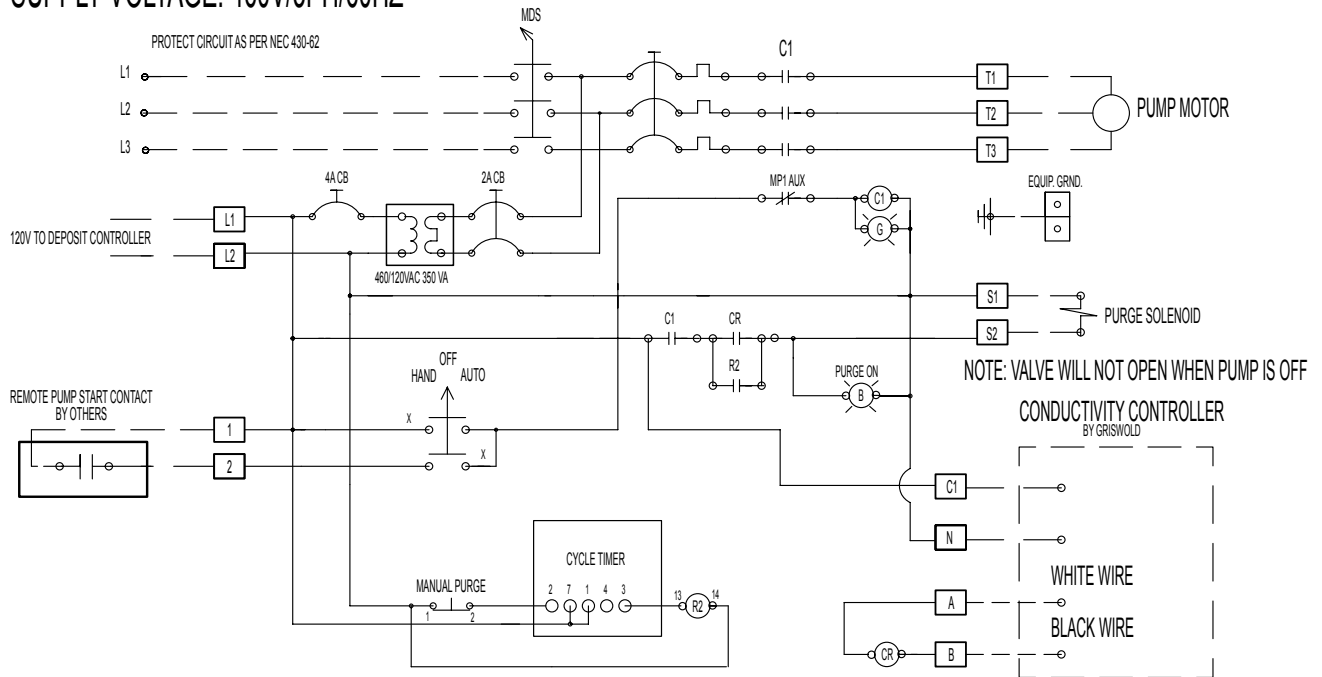

WIRING, TSS-B NRT

SUPPLY VOLTAGE: 460V/3PH/60HZ

SUPPLY VOLTAGE: 575V/3PH/60HZ