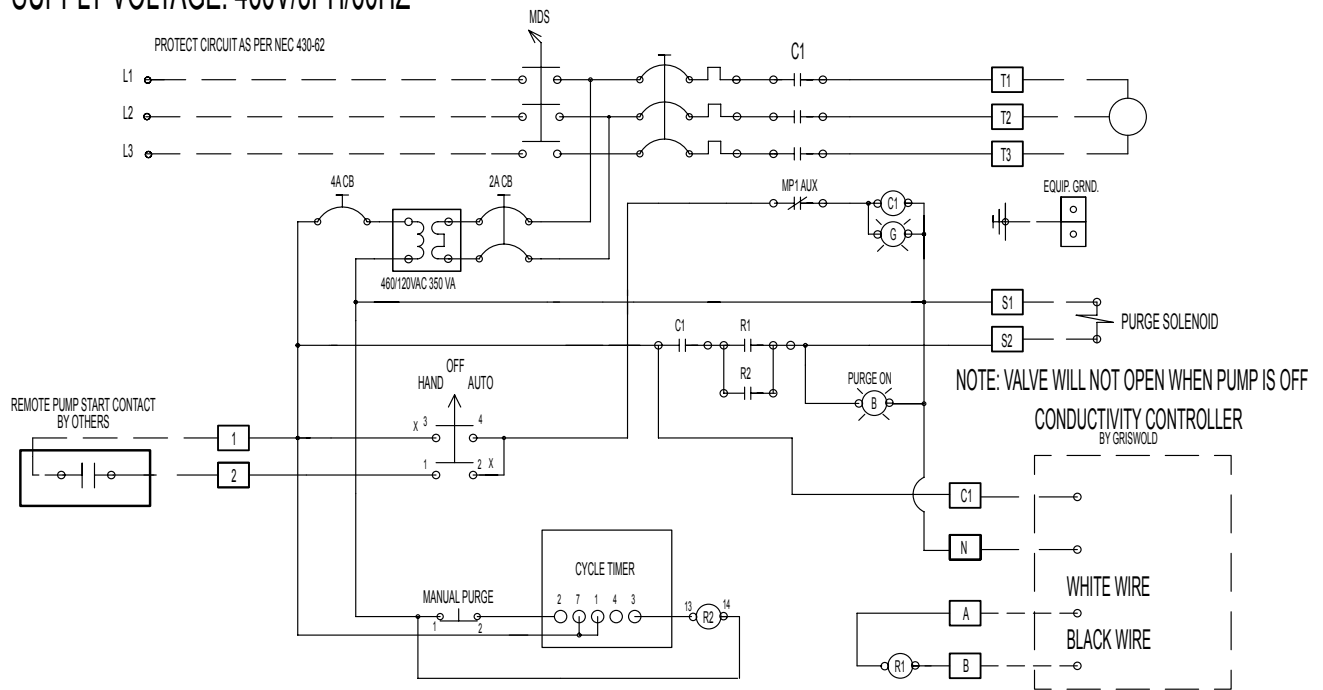

WIRING, TSS-A NRT

SUPPLY VOLTAGE: 460V/3PH/60HZ

SUPPLY VOLTAGE: 575V/3PH/60HZ